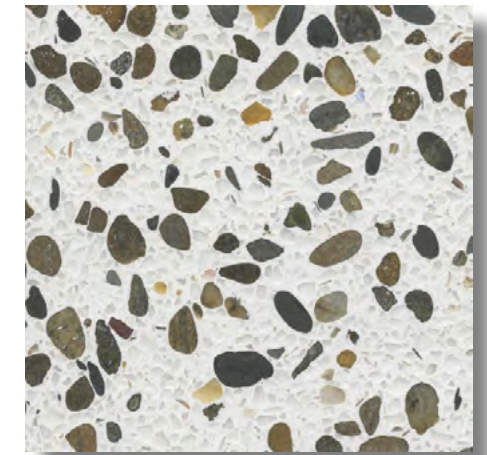

SH13
Shell Series 13

SH14
Shell Series 14

SH15
Shell Series 15

SH16
Shell Series 16

SH17
Shell Series 17

PEBBLE SERIES

Pebble aggregates are different than traditional terrazzo chips in that they provide a round, uniform appearance in terrazzo designs. The Pebble Series offers comparable cost options similar to marble chips, making them budget-friendly for terrazzo projects.

PEB01
Pebble Series 01

PEB02
Pebble Series 02

PEB03
Pebble Series 03

PEB04
Pebble Series 04

PEB05
Pebble Series 05

PEB06
Pebble Series 06

VENETIAN SERIES

Venetian Terrazzo Series uses large pieces of aggregate (Sizes #3-#8) to create an appearance that is both unique and strikingly beautiful. Venetian terrazzo floors add more thickness to topping in order to accommodate larger aggregates. There are higher costs associated with this style of terrazzo flooring.