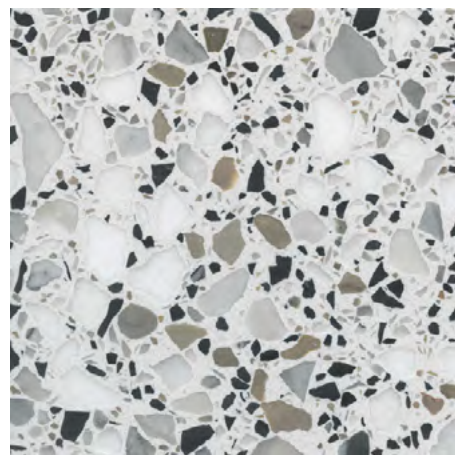

VEN 04
Venetian Series 04