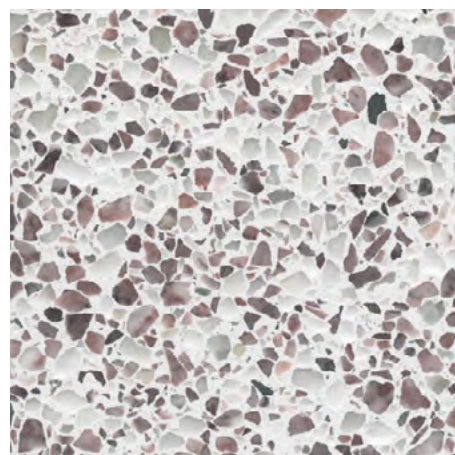

CW08
Classic White Series 08