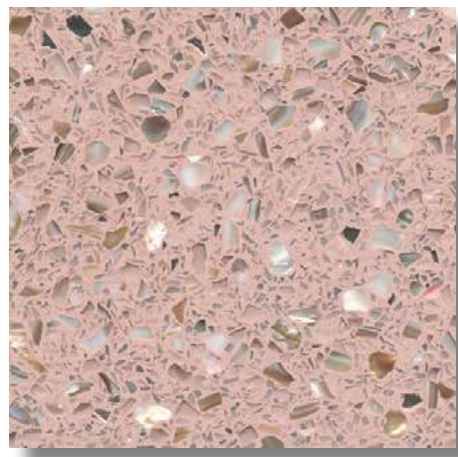

**DS-Purple-01
Designer Series**

**DS-Purple-02
Designer Series**

**DS-Pink-01
Designer Series**

**DS-Pink-02
Designer Series**

**DS-Pink-03
Designer Series**

Request terrazzo samples today!

**Concord Terrazzo Company, Inc.
1709 University Commercial Pl Charlotte, NC 28213
info@terrazzco.com | www.terrazzco.com**