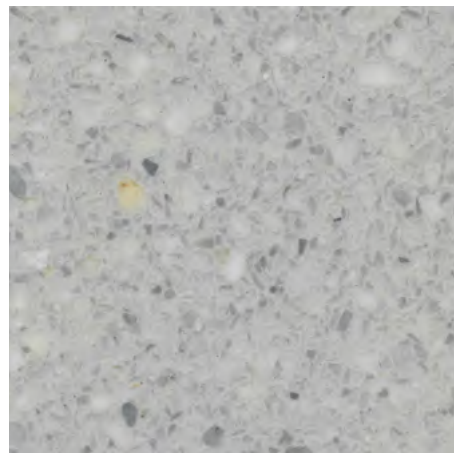

Monochrome 1123
Monochrome Series 1123