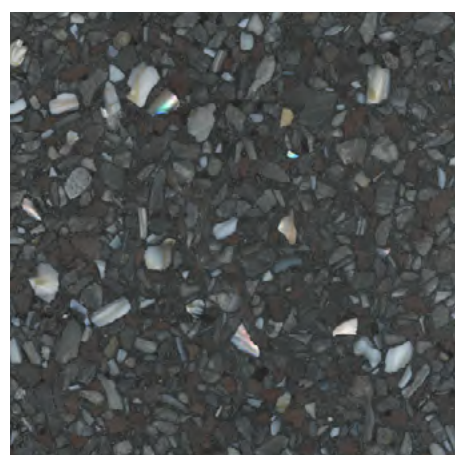

SE 105
Semi-Exotic Series 105