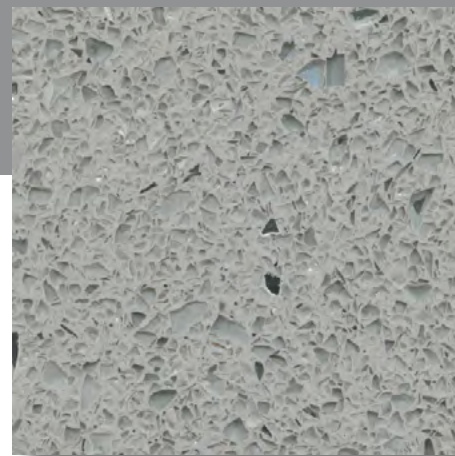

LEED 02
LEED Terrazzo Series 02