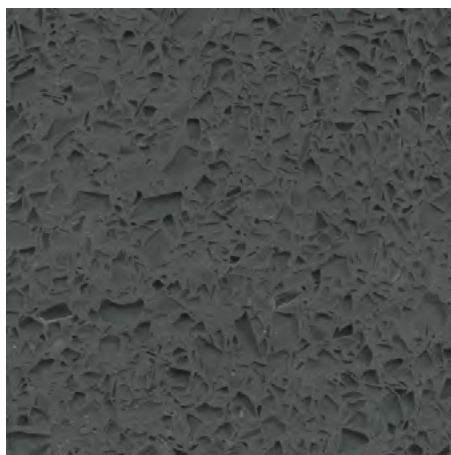

LEED 03
LEED Terrazzo Series 03