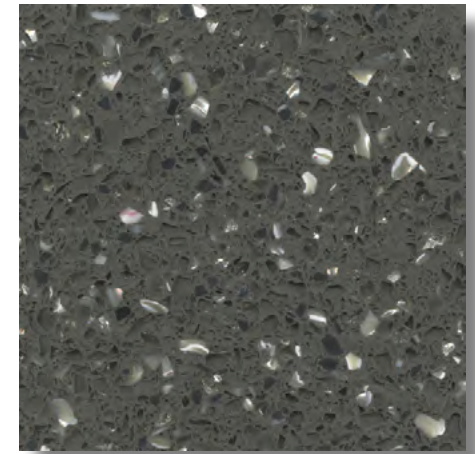

LEED 07
LEED Terrazzo Series 07