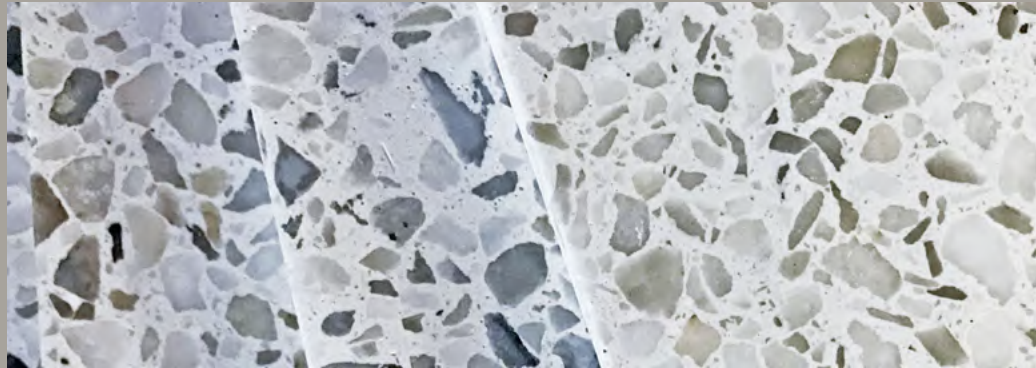

ABOUT TERRAZZCO

Concord Terrazzo Company specializes in supplying quality materials for epoxy terrazzo floors. Our team is passionate about this unique material, and we love working with architects and designers to select the right colors and aggregates for their projects. As a result, Concord Terrazzo Company offers design consultation services to those who need them, so you can be sure that your project will look amazing! Terrazzo samples from our sample collections are provided at no cost to the architectural and design community.