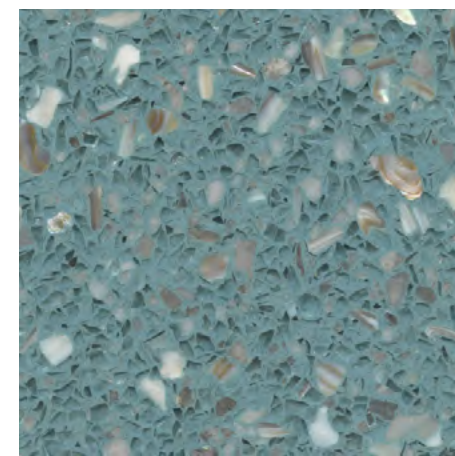

SH01
Shell Series 01

SH02
Shell Series 02

SH03
Shell Series 03

SH06
Shell Series 06

SH08
Shell Series 08

SH09
Shell Series 09

SH10
Shell Series 10

SH12
Shell Series 12

SH13
Shell Series 13

SH14
Shell Series 14

SH15
Shell Series 15

SH16
Shell Series 16

SH17
Shell Series 17

PEBBLE SERIES

Pebble aggregates are different than traditional terrazzo chips in that they provide a round, uniform appearance in terrazzo designs. The Pebble Series offers comparable cost options similar to marble chips, making them budget-friendly for terrazzo projects.