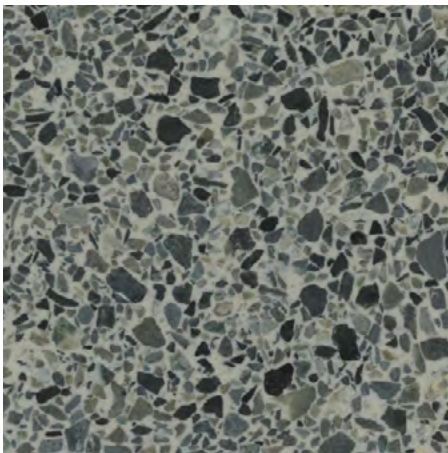

SS10
Standard Series 10