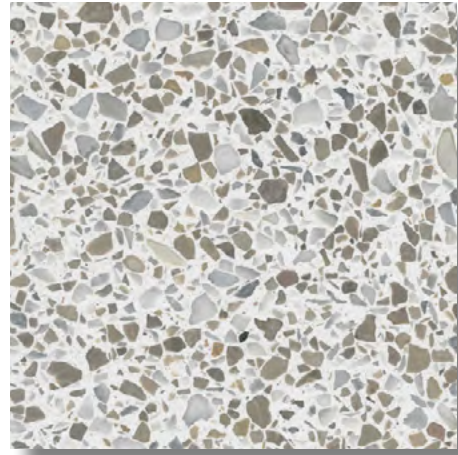

CW35
Classic White Series 35