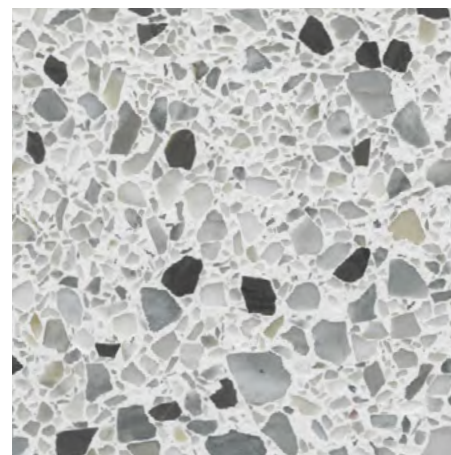

VEN 05
Venetian Series 05