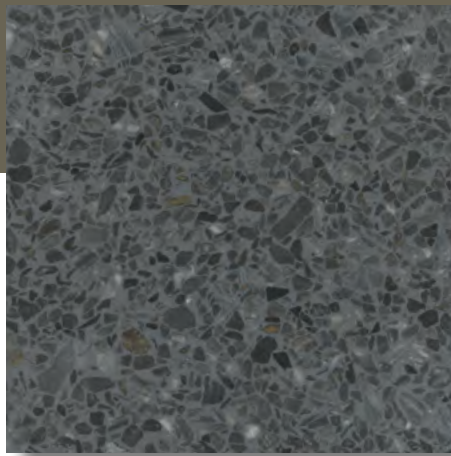

SE 118
Semi-Exotic Series 118

SE 1776
Semi-Exotic Series 1776

SE 1778
Semi-Exotic Series 1778

MONOCHROME SERIES

The Monochrome Series features shades of epoxy that matches our exclusive aggregates. This aesthetic is perfect for any epoxy terrazzo floor or precast application.