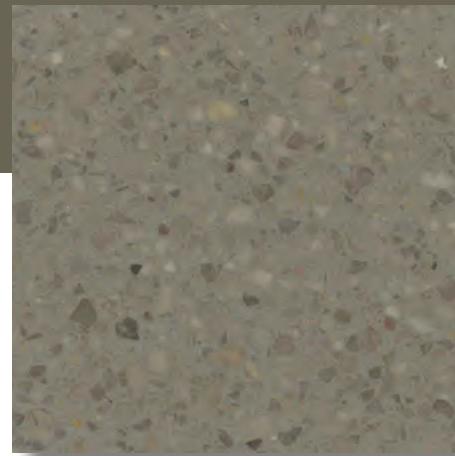

Monochrome 1121
Monochrome Series 1121