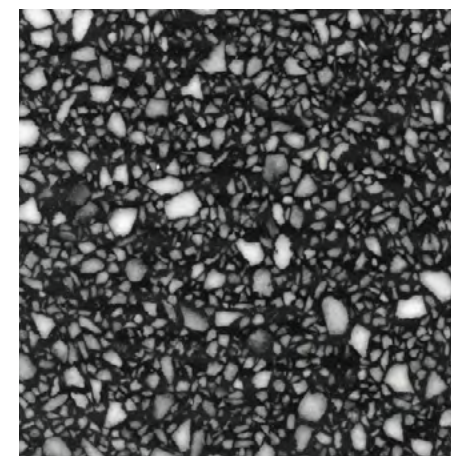

BLK01
Black Series 01

BLK02
Black Series 02

BLK03
Black Series 03

BLK04
Black Series 04

BLK05
Black Series 05

BLK06
Black Series 06

BLK08
Black Series 08

BLK09
Black Series 09

BLK10
Black Series 10

AGGREGATE SERIES

Marble chips are the most common aggregates used in terrazzo. The TERRAZZCO Aggregate Series features terrazzo designs with the most popular and exclusive aggregates crushed at Concord Terrazzo Company.