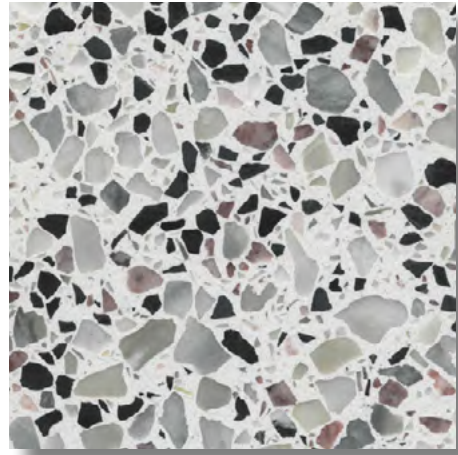

SS15
Standard Series 15