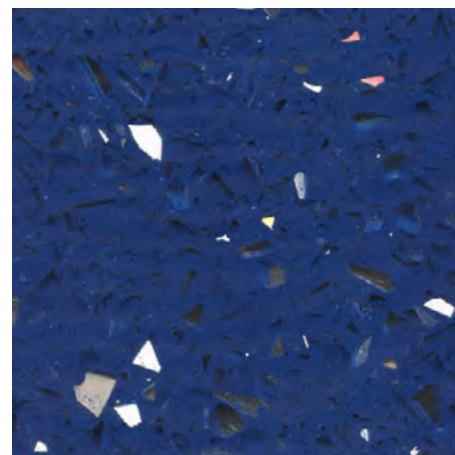

DS-Blue-06
Designer Series