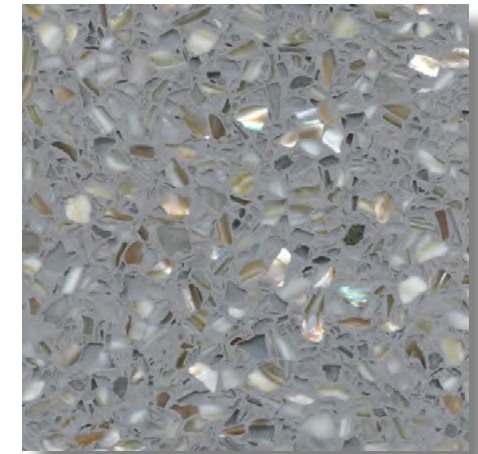

LEED 12
LEED Terrazzo Series 12

LEED 13
LEED Terrazzo Series 13

LEED 14
LEED Terrazzo Series 14

SHELL SERIES

The Shell Series features terrazzo designs that focus on Mother of Pearl shells. The Shell Series creates an iridescent effect for terrazzo and can be used in epoxy terrazzo flooring and precast terrazzo applications. Mother of Pearl is a premium aggregate. Freshwater Mother of Pearl is a more affordable option than Classic Mother of Pearl.

SH01
Shell Series 01

SH02
Shell Series 02

SH03
Shell Series 03

SH06
Shell Series 06

SH08
Shell Series 08

SH09
Shell Series 09

SH10
Shell Series 10

SH12
Shell Series 12

SH13
Shell Series 13

SH14
Shell Series 14

SH15
Shell Series 15

SH16
Shell Series 16

SH17
Shell Series 17

PEBBLE SERIES

Pebble aggregates are different than traditional terrazzo chips in that they provide a round, uniform appearance in terrazzo designs. The Pebble Series offers comparable cost options similar to marble chips, making them budget-friendly for terrazzo projects.