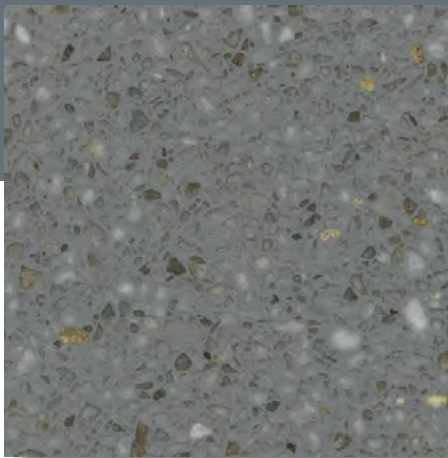

**AGS11 - Concord Gray
Aggregate Series**

STANDARD SERIES

The Standard Series features marble chips exclusive to TERRAZZCO Brand Products, giving your project a unique look. The Standard Series uses traditional marble chips (sizes #0-2) which are ideal for a 3/8" epoxy terrazzo floor and precast terrazzo applications. Marble and granite chips are the most commonly used aggregates in terrazzo, costing less than glass and shell aggregates.