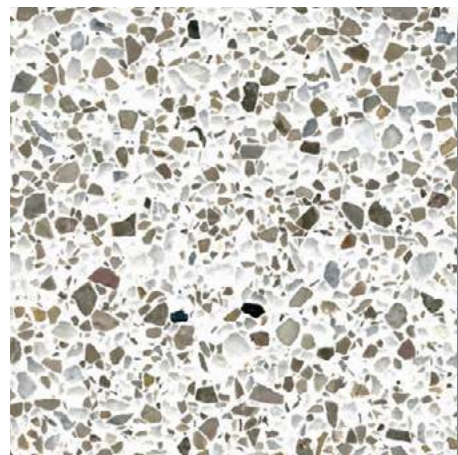

CW39
Classic White Series 39