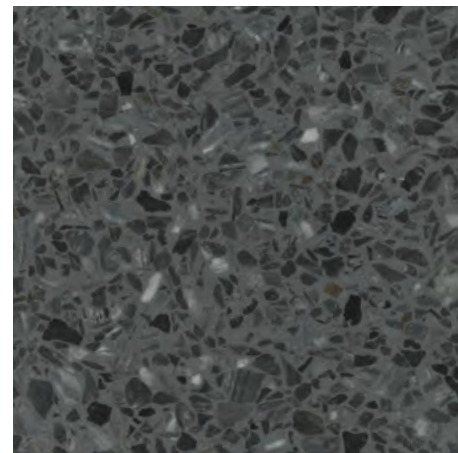

SS61
Standard Series 61

SS62
Standard Series 62

SS51
Standard Series 51

SS53
Standard Series 53

SS1300
Standard Series 1300

SS1952
Standard Series 1952

SEMI-EXOTIC SERIES

The Semi-Exotic Series combines exclusive marble chips with glass and/or shell aggregates that create beautiful terrazzo results. With the addition of different glass and shell materials, there may be increased costs associated with the Semi-Exotic Series than with the Standard Series.