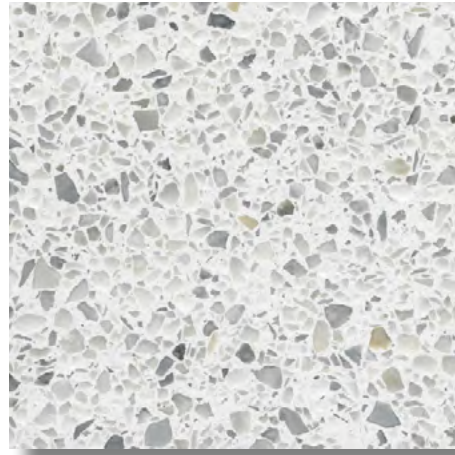

CW36
Classic White Series 36