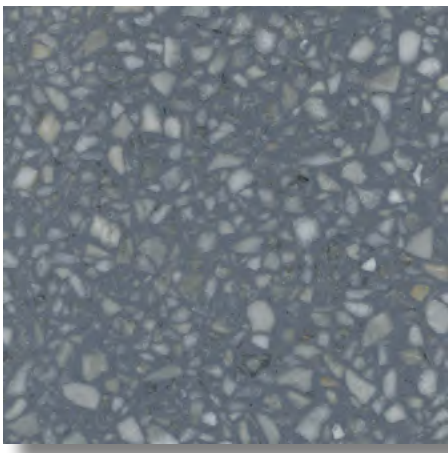

SS04
Standard Series 04