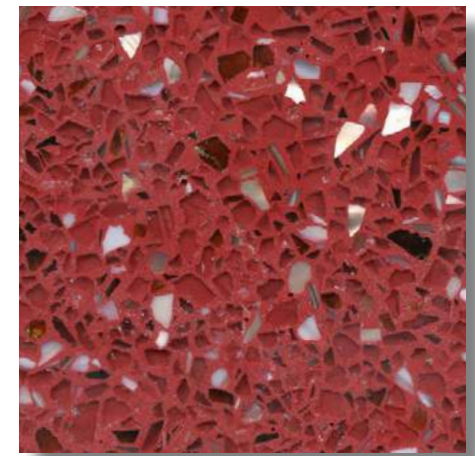

**DS-Red-02
Designer Series**