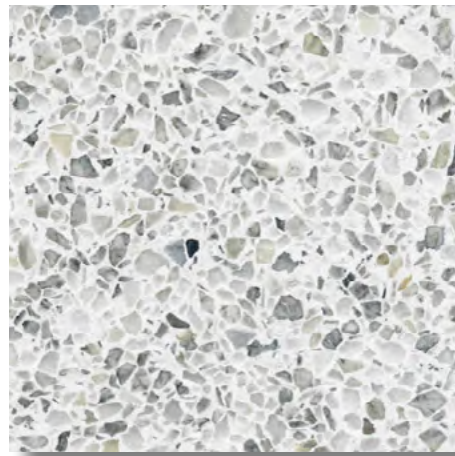

CW38
Classic White Series 38