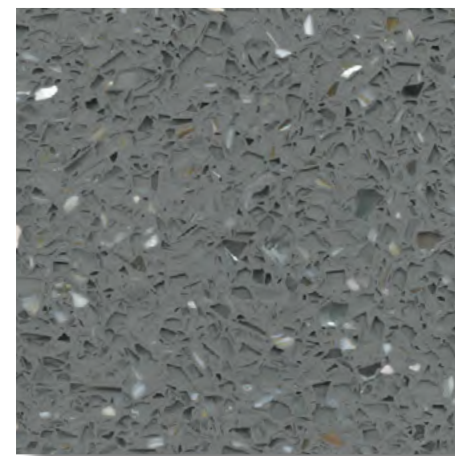

LEED 08
LEED Terrazzo Series 08