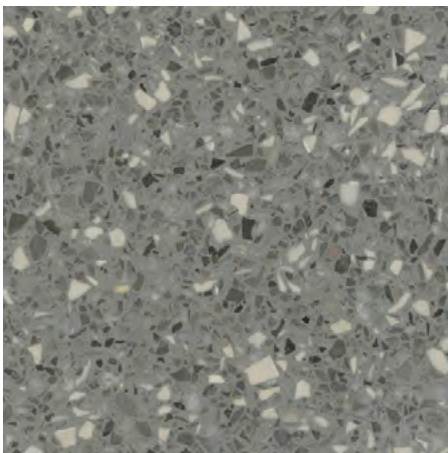

SS03
Standard Series 03