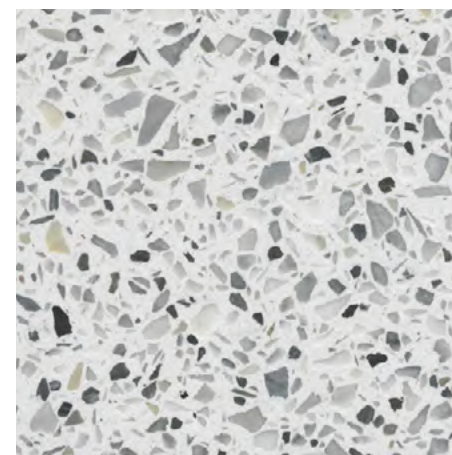

CW31
Classic White Series 31