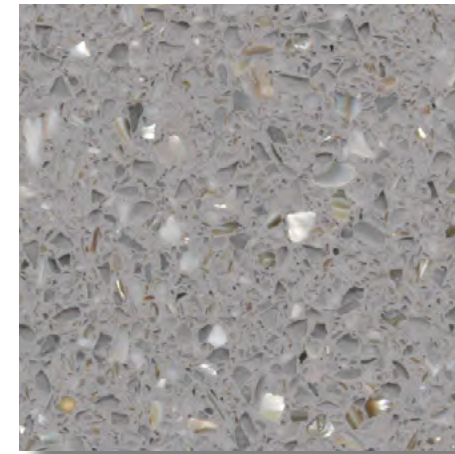

SH01
Shell Series 01

SH02
Shell Series 02

SH03
Shell Series 03

SH06
Shell Series 06

SH08
Shell Series 08

SH09
Shell Series 09

SH10
Shell Series 10

SH12
Shell Series 12

SH13
Shell Series 13

SH14
Shell Series 14

SH15
Shell Series 15

SH16
Shell Series 16

SH17
Shell Series 17

PEBBLE SERIES

Pebble aggregates are different than traditional terrazzo chips in that they provide a round, uniform appearance in terrazzo designs. The Pebble Series offers comparable cost options similar to marble chips, making them budget-friendly for terrazzo projects.