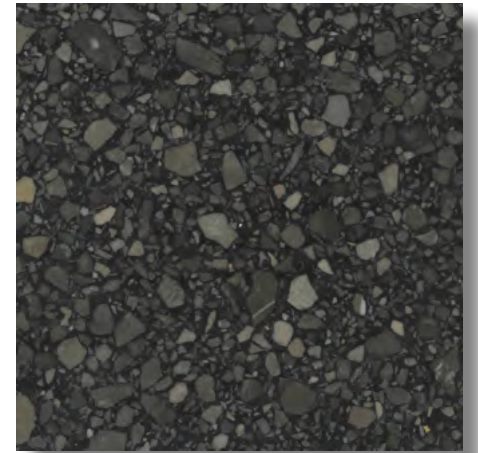

SS61
Standard Series 61

SS62
Standard Series 62

SS51
Standard Series 51

SS53
Standard Series 53

SS1300
Standard Series 1300

SS1952
Standard Series 1952

SEMI-EXOTIC SERIES

The Semi-Exotic Series combines exclusive marble chips with glass and/or shell aggregates that create beautiful terrazzo results. With the addition of different glass and shell materials, there may be increased costs associated with the Semi-Exotic Series than with the Standard Series.