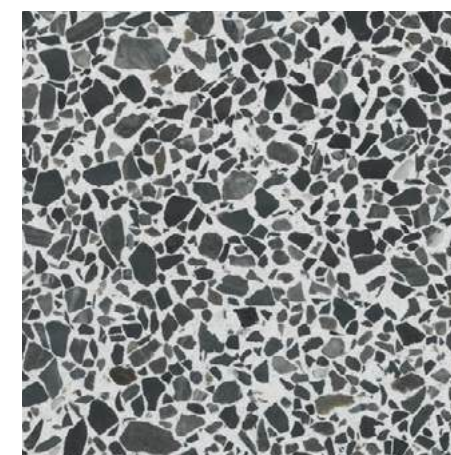

CW30
Classic White Series 30