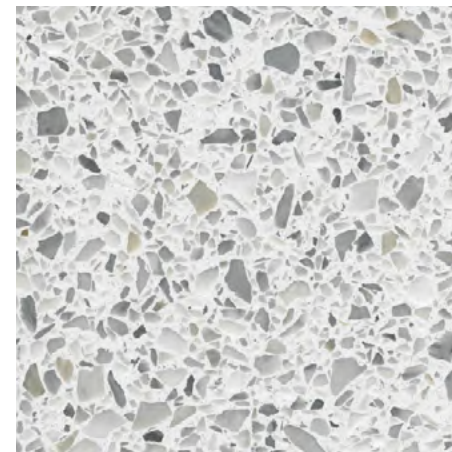

CW14
Classic White Series 14