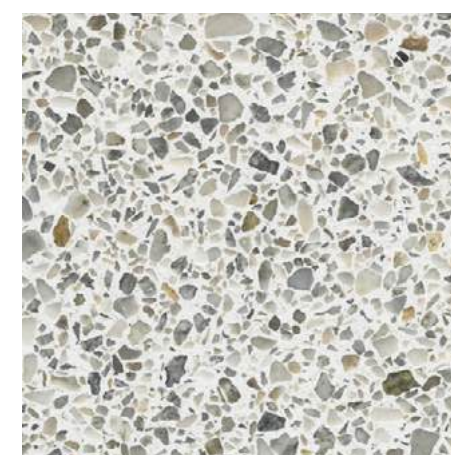

CW33
Classic White Series 33