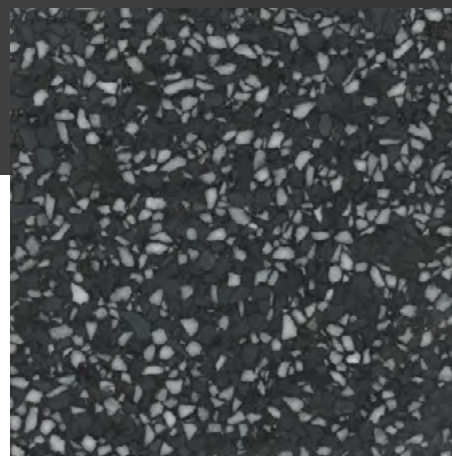

CW44
Classic White Series 44

CW39
Classic White Series 39

CW40
Classic White Series 40

BLACK SERIES

The Black Terrazzo Series features different black terrazzo designs that use mirror, glass or marble chips. The Black Terrazzo Series uses exclusive TERRAZZCO Brand aggregates that provide affordable materials for terrazzo projects.