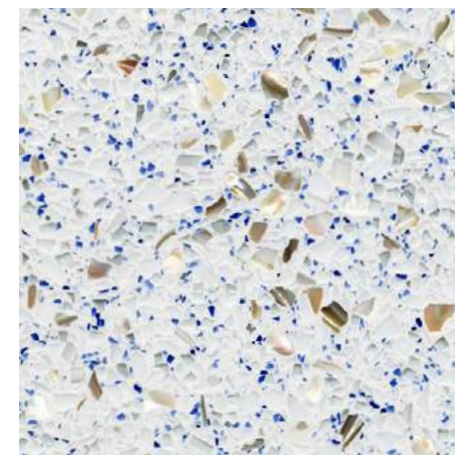

SH01
Shell Series 01

SH02
Shell Series 02

SH03
Shell Series 03

SH06
Shell Series 06

SH08
Shell Series 08

SH09
Shell Series 09

SH10
Shell Series 10

SH12
Shell Series 12

SH13
Shell Series 13

SH14
Shell Series 14

SH15
Shell Series 15

SH16
Shell Series 16

SH17
Shell Series 17

PEBBLE SERIES

Pebble aggregates are different than traditional terrazzo chips in that they provide a round, uniform appearance in terrazzo designs. The Pebble Series offers comparable cost options similar to marble chips, making them budget-friendly for terrazzo projects.