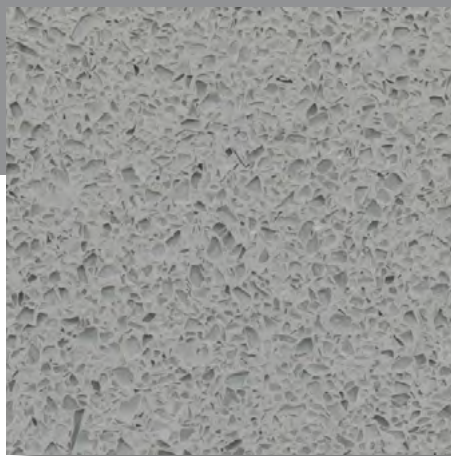

The LEED Terrazzo Series comprises of terrazzo designs with over 70% post-industrial or post-consumer recycled aggregates. Glass chips make for a monochromatic look, while the reflections of the mirror chips add an extra level of beauty to your design. For affordability - opt for mirror, plate glass, or clear glass over colorful glass options.