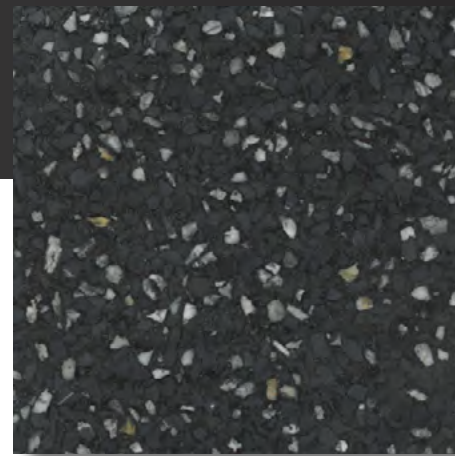

BLK02
Black Series 02