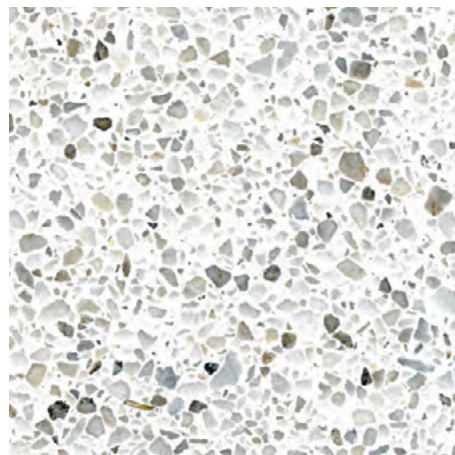

CW40
Classic White Series 40