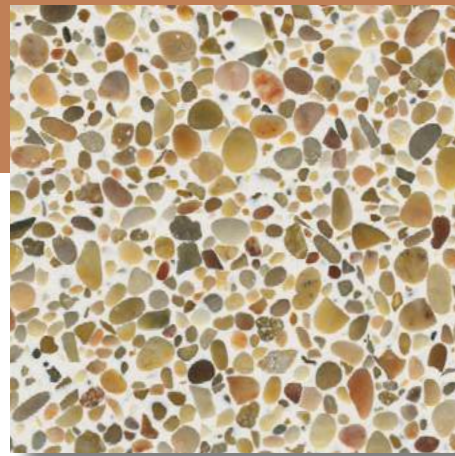

SH13
Shell Series 13

SH14
Shell Series 14

SH15
Shell Series 15

SH16
Shell Series 16

SH17
Shell Series 17

PEBBLE SERIES

Pebble aggregates are different than traditional terrazzo chips in that they provide a round, uniform appearance in terrazzo designs. The Pebble Series offers comparable cost options similar to marble chips, making them budget-friendly for terrazzo projects.