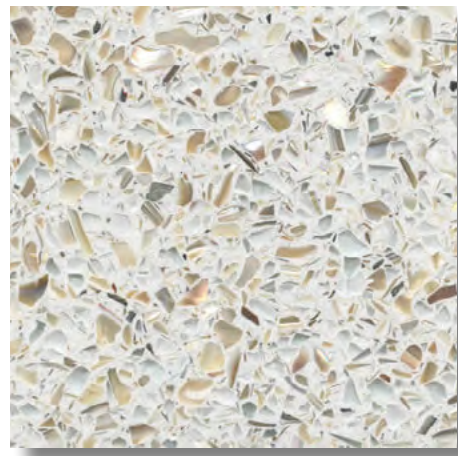

SH13
Shell Series 13

SH14
Shell Series 14

SH15
Shell Series 15

SH16
Shell Series 16

SH17
Shell Series 17

PEBBLE SERIES

Pebble aggregates are different than traditional terrazzo chips in that they provide a round, uniform appearance in terrazzo designs. The Pebble Series offers comparable cost options similar to marble chips, making them budget-friendly for terrazzo projects.

PEB01
Pebble Series 01

PEB02
Pebble Series 02

PEB03
Pebble Series 03

PEB04
Pebble Series 04

PEB05
Pebble Series 05

PEB06
Pebble Series 06

VENETIAN SERIES

Venetian Terrazzo Series uses large pieces of aggregate (Sizes #3-#8) to create an appearance that is both unique and strikingly beautiful. Venetian terrazzo floors add more thickness to topping in order to accommodate larger aggregates. There are higher costs associated with this style of terrazzo flooring.