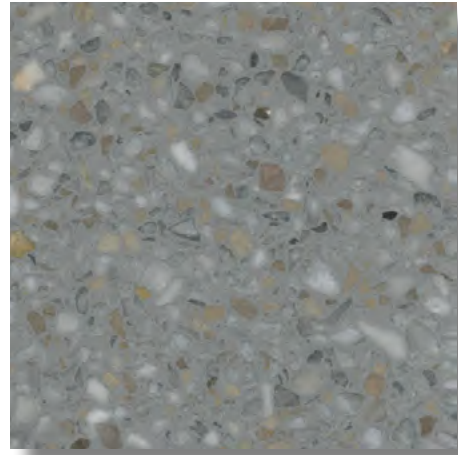

SS14
Standard Series 14