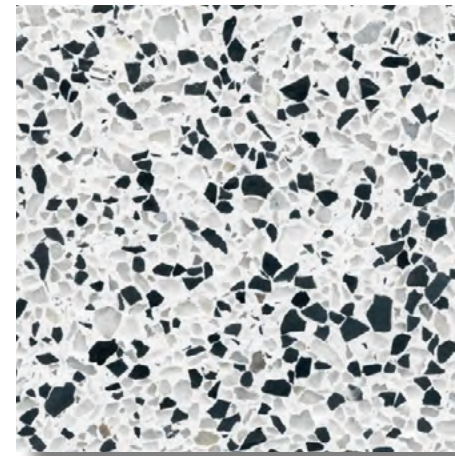

CW43
Classic White Series 43