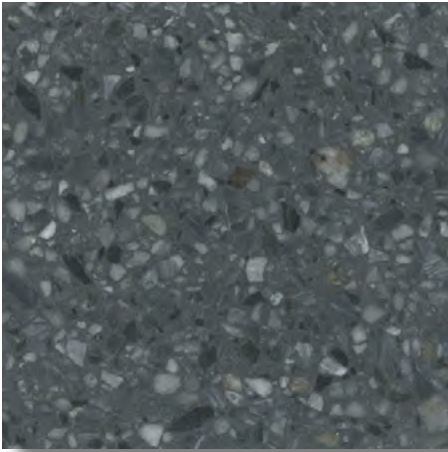

SS06
Standard Series 06