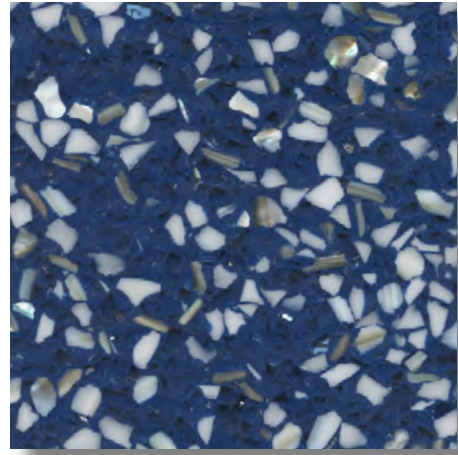

LEED 12
LEED Terrazzo Series 12

LEED 13
LEED Terrazzo Series 13

LEED 14
LEED Terrazzo Series 14

SHELL SERIES

The Shell Series features terrazzo designs that focus on Mother of Pearl shells. The Shell Series creates an iridescent effect for terrazzo and can be used in epoxy terrazzo flooring and precast terrazzo applications. Mother of Pearl is a premium aggregate. Freshwater Mother of Pearl is a more affordable option than Classic Mother of Pearl.

SH01
Shell Series 01

SH02
Shell Series 02

SH03
Shell Series 03

SH06
Shell Series 06

SH08
Shell Series 08

SH09
Shell Series 09

SH10
Shell Series 10

SH12
Shell Series 12

SH13
Shell Series 13

SH14
Shell Series 14

SH15
Shell Series 15

SH16
Shell Series 16

SH17
Shell Series 17

PEBBLE SERIES

Pebble aggregates are different than traditional terrazzo chips in that they provide a round, uniform appearance in terrazzo designs. The Pebble Series offers comparable cost options similar to marble chips, making them budget-friendly for terrazzo projects.