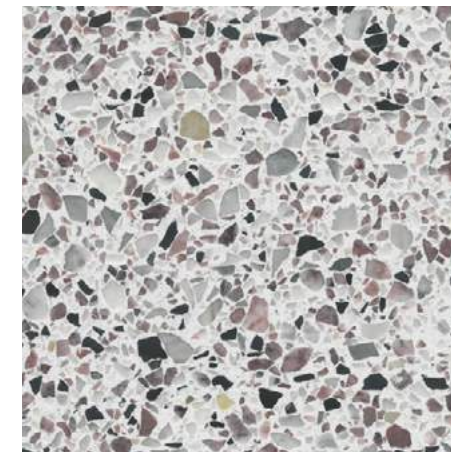

CW16
Classic White Series 16