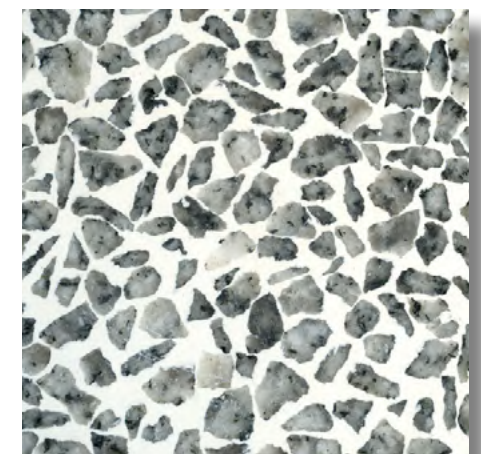

**AGS09 - Salt & Pepper
Aggregate Series**