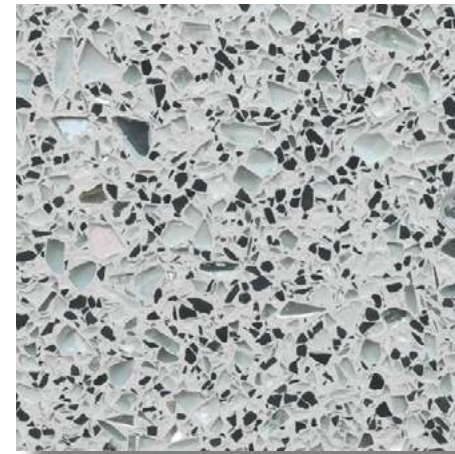

LEED 06
LEED Terrazzo Series 06