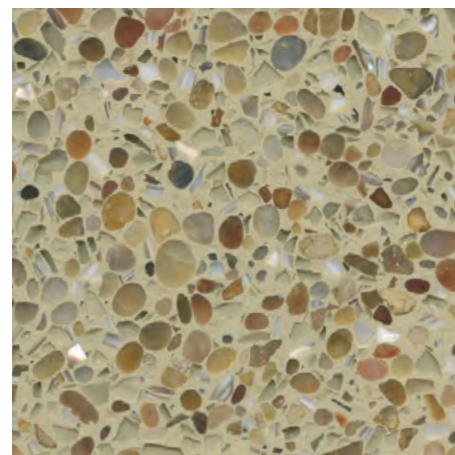

SH13
Shell Series 13

SH14
Shell Series 14

SH15
Shell Series 15

SH16
Shell Series 16

SH17
Shell Series 17

PEBBLE SERIES

Pebble aggregates are different than traditional terrazzo chips in that they provide a round, uniform appearance in terrazzo designs. The Pebble Series offers comparable cost options similar to marble chips, making them budget-friendly for terrazzo projects.

PEB01
Pebble Series 01

PEB02
Pebble Series 02

PEB03
Pebble Series 03

PEB04
Pebble Series 04

PEB05
Pebble Series 05

PEB06
Pebble Series 06

VENETIAN SERIES

Venetian Terrazzo Series uses large pieces of aggregate (Sizes #3-#8) to create an appearance that is both unique and strikingly beautiful. Venetian terrazzo floors add more thickness to topping in order to accommodate larger aggregates. There are higher costs associated with this style of terrazzo flooring.