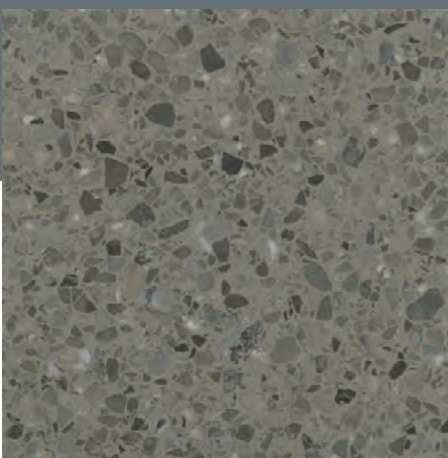

SS02
Standard Series 02