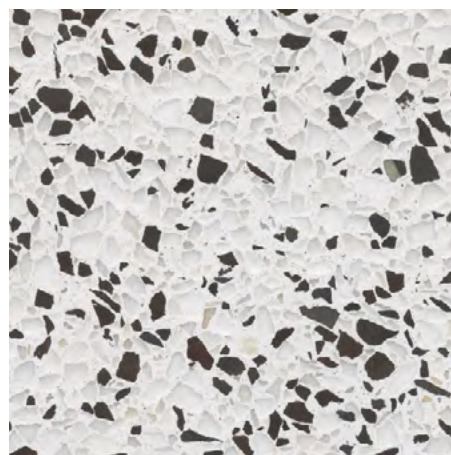

CW12
Classic White Series 12