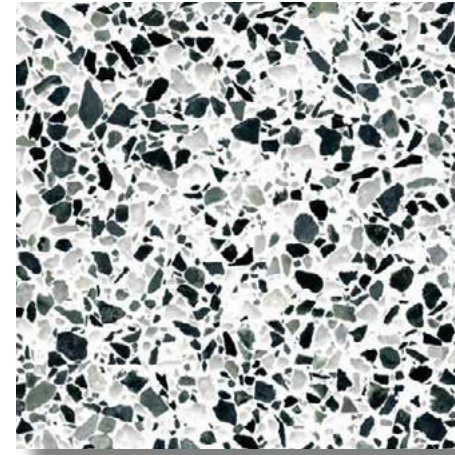

CW41
Classic White Series 41